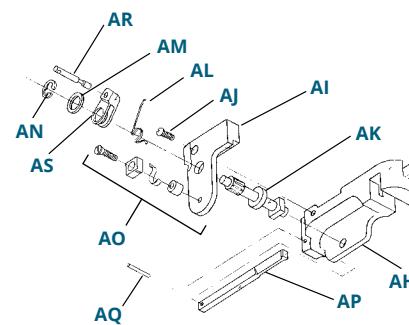

Elbow Assembly

- A. 50720 Short Sleeve
- B. 50721 Long Sleeve
- C. 57497 Internal Assembly, E-400 and HD
- D. 50725 Cable Housing Assembly
- E. 50667 Lock Nut
- F. 50668 Belleville Washer
- G. 50658 Turntable, E-400, 400HD
50659 Turntable, E-400A
- H. 50665 Cork Washer
- I. 50719 Shaft
- J. 50739 Outside Washer
- K. 50740 Screw
- L. 50724 Cable Assembly
- M. 50729 Washer
- N. 62235 Heavy Duty Gear Sector, E-400 and 400A
62236 Gear Sector, E-400HD
62237 Extra Heavy Duty Gear Sector, E-400XD, Powerbow
- O. 50748 Yoke Assembly, E-400 and E-400HD
60143 Yoke Assembly, E-400 XHD
60664 Yoke Assembly, Power Bow
- P. 50730 Elbow Saddle Assembly, E-400 and 400A
50738 Elbow Saddle Assembly, E-400HD
- Q. 50742 Sheet Metal Screw
- R. Elbow Cap—See Table
- S. 50427 Anchor
- T. 50747 Hanger
- U. 50680 Bolt
- V. 50678 Screw
- W. 50722 Bearing

- C. **62243 Internal Assembly, E-400 and E-400HD**
- X. 62242 Internal Cage Assembly, E-400 and E-400HD
- Y. 50677 Base
- Z. 50679 Screw
- AA. 50680 Bolt
- AB. 50715 Locking Bar Spring

- O. **50748 Yoke Assembly**
- AC. 50671 Yoke
- AD. 50675 Nut
- AE. 50674 Bumper
- AF. 50758 Yoke Cover, Right
50773 Yoke Cover, Left
- AG. 50761 Screw

- X. **62242 Internal Cage Assembly, E-400 and E-400HD**
- AH. 62239 Cage
- AI. 50684 Cam Bearing
- AJ. 880108 Screw
- AK. 50687 Cam
- AL. 50689 Spring
- AM. 50701 Washer
- AN. 50160 Retaining Clip
- AO. 50710 Ratchet Assembly
- AP. 50714 Locking Bar
- AQ. 50813 Case Pin
- AR. 50713 Cable Pin
- AS. 55561 Lever Sub Assembly

60148 Internal Cage Assembly, E-400XHD and Power Bow (SST Double Gear Sector)

- AO. **50710 Ratchet Assembly**
- AT. 55561 Lever Sub Assembly
- AU. 50711 Spacer
- AV. 50712 Screw
- AW. 50708 Keeper
- AX. 50710 Ratchet