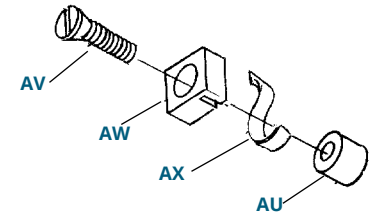

Elbow Assembly

- A. 50720 Short Sleeve
- B. 50721 Long Sleeve
- C. 57497 Internal Assembly, E-400 and HD
- D. 50725 Cable Housing Assembly
- E. 50667 Lock Nut
- F. 50668 Belleville Washer
- G. 50658 Turntable, E-400, 400HD
50659 Turntable, E-400A
- H. 50665 Cork Washer
- I. 50719 Shaft
- J. 50739 Outside Washer
- K. 50740 Screw
- L. 50724 Cable Assembly
- M. 50729 Washer
- N. 62235 Heavy Duty Gear Sector, E-400 and 400A
62236 Gear Sector, E-400HD
62237 Extra Heavy Duty Gear Sector, E-400XD, Powerbow
- O. 50748 Yoke Assembly, E-400 and E-400HD
60143 Yoke Assembly, E-400 XHD
60664 Yoke Assembly, Power Bow
- P. 50730 Elbow Saddle Assembly, E-400 and 400A
50738 Elbow Saddle Assembly, E-400HD
- Q. 50742 Sheet Metal Screw
- R. Elbow Cap—See Table
- S. 50427 Anchor
- T. 50747 Hanger
- U. 50680 Bolt
- V. 50678 Screw
- W. 50722 Bearing

- C. **62243 Internal Assembly, E-400 and E-400HD**
- X. 62242 Internal Cage Assembly, E-400 and E-400HD
- Y. 50677 Base
- Z. 50679 Screw
- AA. 50680 Bolt
- AB. 50715 Locking Bar Spring

- O. **50748 Yoke Assembly**
- AC. 50671 Yoke
- AD. 50675 Nut
- AE. 50674 Bumper
- AF. 50758 Yoke Cover, Right
50773 Yoke Cover, Left
- AG. 50761 Screw

- X. **62242 Internal Cage Assembly, E-400 and E-400HD**
- AH. 62239 Cage
- AI. 50684 Cam Bearing
- AJ. 880108 Screw
- AK. 50687 Cam
- AL. 50689 Spring
- AM. 50701 Washer
- AN. 50160 Retaining Clip
- AO. 50710 Ratchet Assembly
- AP. 50714 Locking Bar
- AQ. 50813 Case Pin
- AR. 50713 Cable Pin
- AS. 55561 Lever Sub Assembly

60148 Internal Cage Assembly, E-400XHD and Power Bow (SST Double Gear Sector)

- AO. **50710 Ratchet Assembly**
- AT. 55561 Lever Sub Assembly
- AU. 50711 Spacer
- AV. 50712 Screw
- AW. 50708 Keeper
- AX. 50710 Ratchet