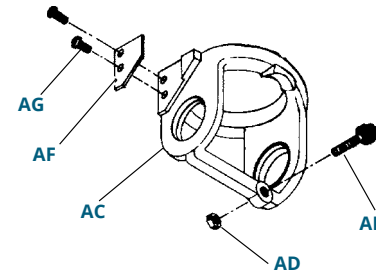

Elbow Assembly

- A. 50720 Short Sleeve
- B. 50721 Long Sleeve
- C. 57497 Internal Assembly, E-400 and HD
- D. 50725 Cable Housing Assembly
- E. 50667 Lock Nut
- F. 50668 Belleville Washer
- G. 50658 Turntable, E-400, 400HD
50659 Turntable, E-400A
- H. 50665 Cork Washer
- I. 50719 Shaft
- J. 50739 Outside Washer
- K. 50740 Screw
- L. 50724 Cable Assembly
- M. 50729 Washer
- N. 62235 Heavy Duty Gear Sector, E-400 and 400A
62236 Gear Sector, E-400HD
62237 Extra Heavy Duty Gear Sector, E-400XD, Powerbow
- O. 50748 Yoke Assembly, E-400 and E-400HD
60143 Yoke Assembly, E-400 XHD
60664 Yoke Assembly, Power Bow
- P. 50730 Elbow Saddle Assembly, E-400 and 400A
50738 Elbow Saddle Assembly, E-400HD
- Q. 50742 Sheet Metal Screw
- R. Elbow Cap—See Table
- S. 50427 Anchor
- T. 50747 Hanger
- U. 50680 Bolt
- V. 50678 Screw
- W. 50722 Bearing

- C. **62243 Internal Assembly, E-400 and E-400HD**
- X. 62242 Internal Cage Assembly, E-400 and E-400HD
- Y. 50677 Base
- Z. 50679 Screw
- AA. 50680 Bolt
- AB. 50715 Locking Bar Spring

- O. **50748 Yoke Assembly**
- AC. 50671 Yoke
- AD. 50675 Nut
- AE. 50674 Bumper
- AF. 50758 Yoke Cover, Right
50773 Yoke Cover, Left
- AG. 50761 Screw

- X. **62242 Internal Cage Assembly, E-400 and E-400HD**
- AH. 62239 Cage
- AI. 50684 Cam Bearing
- AJ. 880108 Screw
- AK. 50687 Cam
- AL. 50689 Spring
- AM. 50701 Washer
- AN. 50160 Retaining Clip
- AO. 50710 Ratchet Assembly
- AP. 50714 Locking Bar
- AQ. 50813 Case Pin
- AR. 50713 Cable Pin
- AS. 55561 Lever Sub Assembly

60148 Internal Cage Assembly, E-400XHD and Power Bow (SST Double Gear Sector)

- AO. **50710 Ratchet Assembly**
- AT. 55561 Lever Sub Assembly
- AU. 50711 Spacer
- AV. 50712 Screw
- AW. 50708 Keeper
- AX. 50710 Ratchet