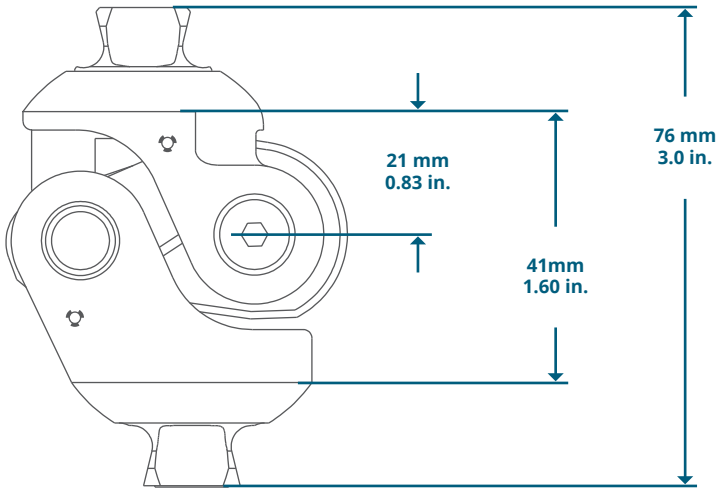

Single Axis Friction Knee S.A.F.K.

Part Number	Description	Weight Rating	Product Weight
60810	S.A.F.K. Titanium	300 lbs. (136 kg)	12 oz. (350 g)
60820	S.A.F.K. Aluminum	220 lbs. (100 kg)	11 oz. (316 g)
60709	Patella		
60825	Extension Assist Kit		